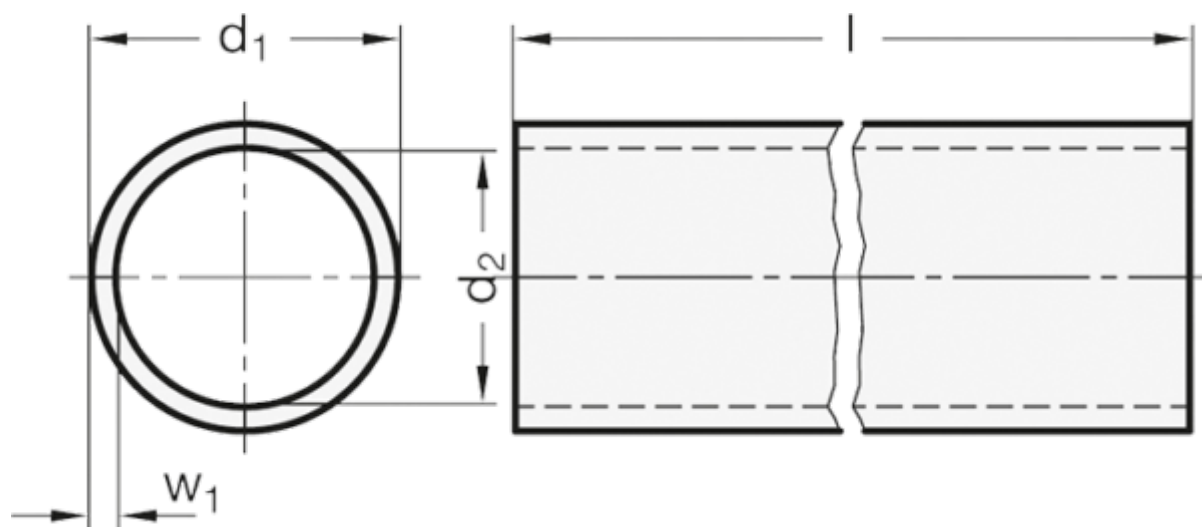

# Data Sheet

Article number: 20990NID20500BL

Description: E+G GN 990 Construction tube round  
GN 990-NI-D20-500-BL

## Measures

$d_1$  = D20-0.2

$d_2$  = 16

$l \pm 0.5$  = 500

$w_1$  = 2

Weight in (g) = 420